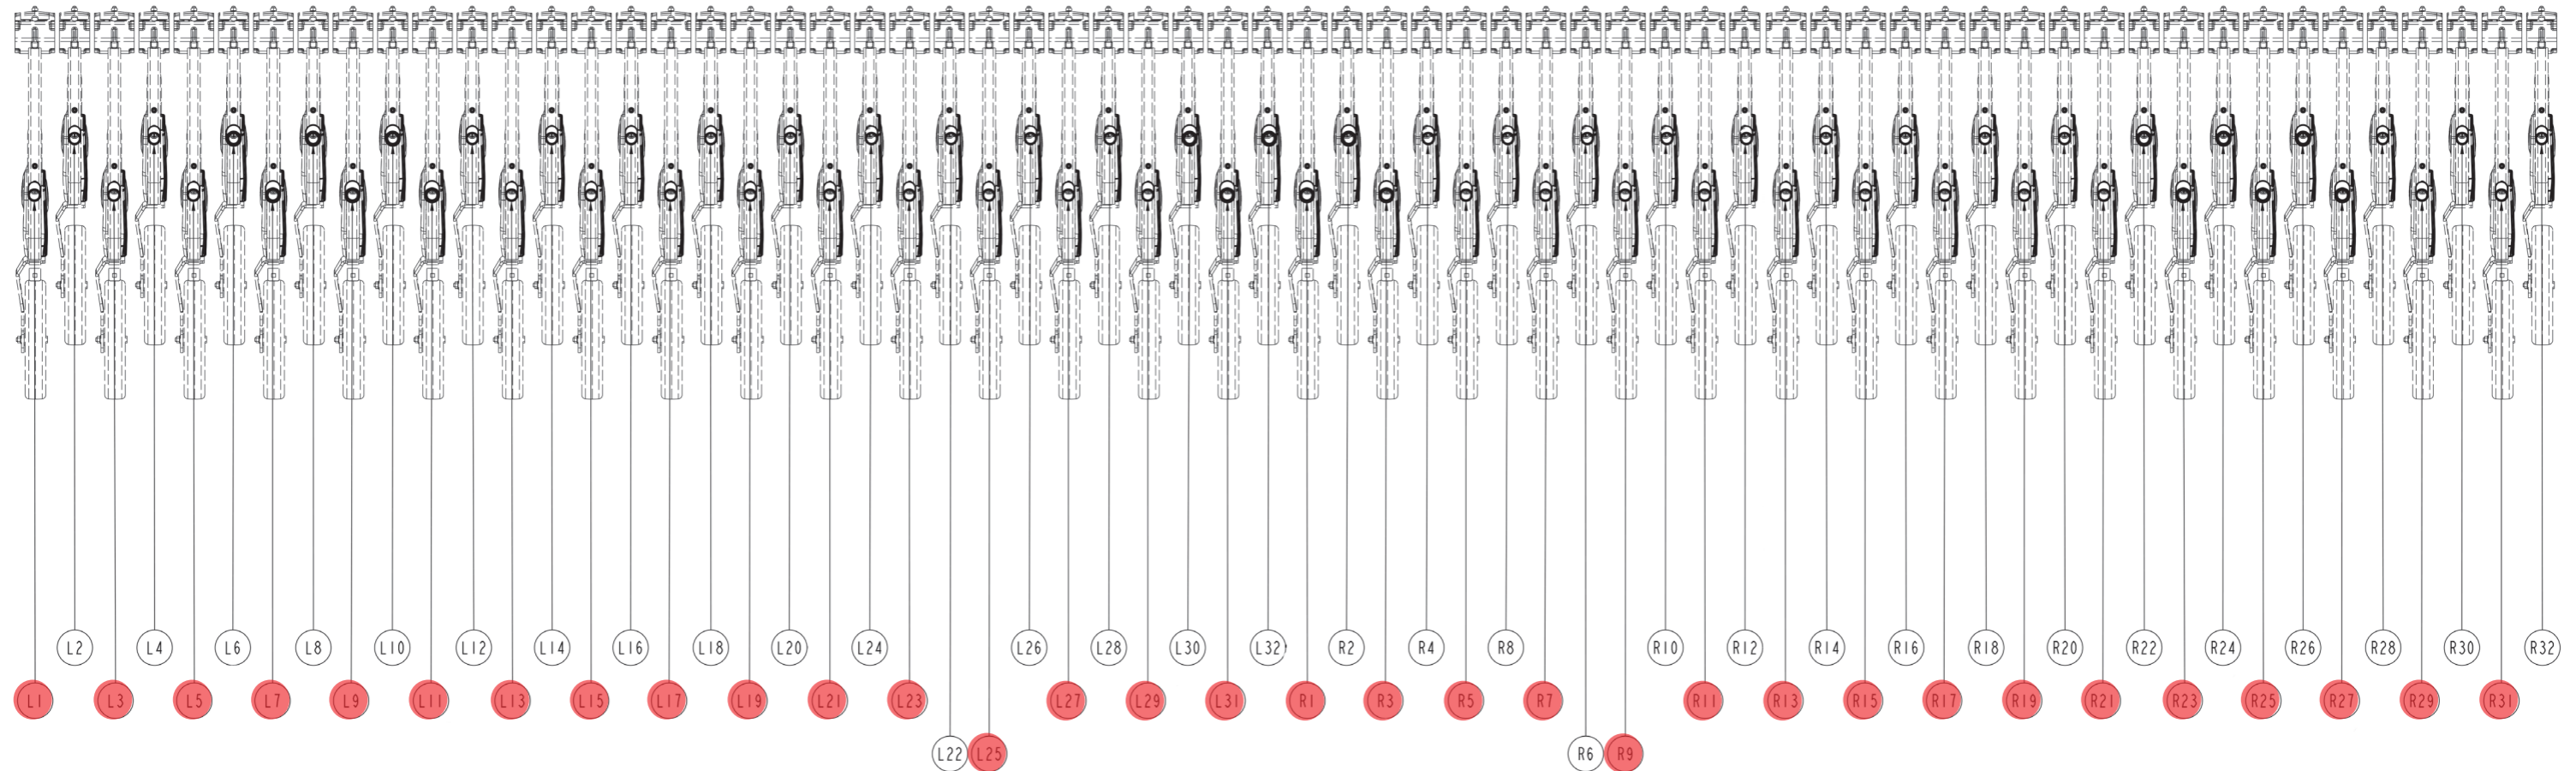

# Spirit 800

**Plugs needed for the seed feed syst:**

185961      32 (1 row shut off)

**Note! Set tramline to disabled!**

**The machine will be offset because 1 row shut off on left side and opened on the right.**

Plug set up  
250 mm

**Left marker**

**3,94 m**

**Right marker**

**4,18 m**