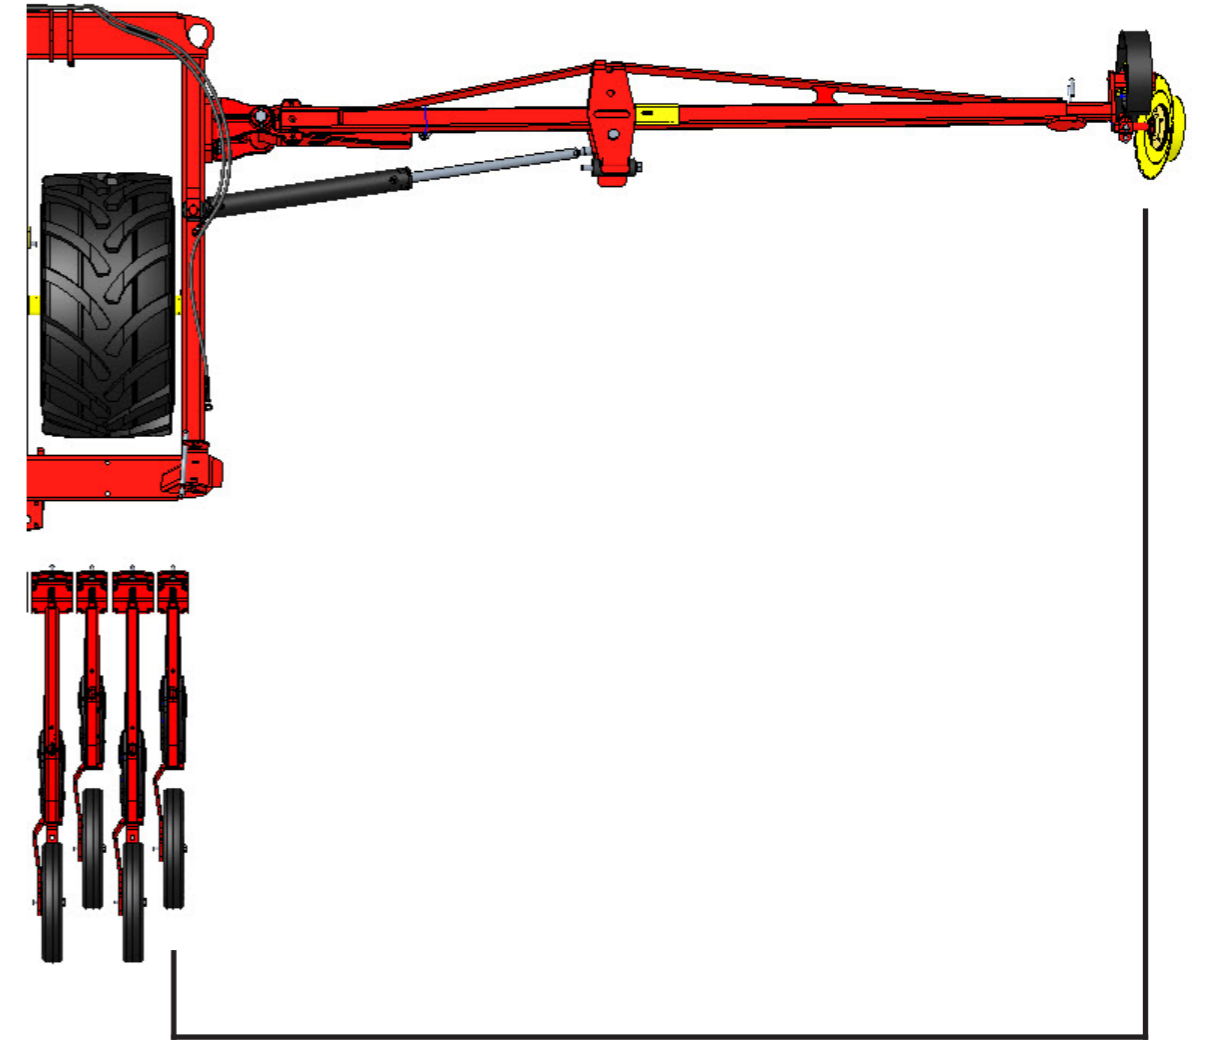

# Spirit 800

**Plugs needed for the seed feed syst:**

185961      32 (1 row shut off)

**Note! Set tramline to disabled!**

**The machine will be offset because 1 row shut off on left side and opened on the right.**

Plug set up  
250 mm

**Left marker**

**3,94 m**

**Right marker**

**4,18 m**