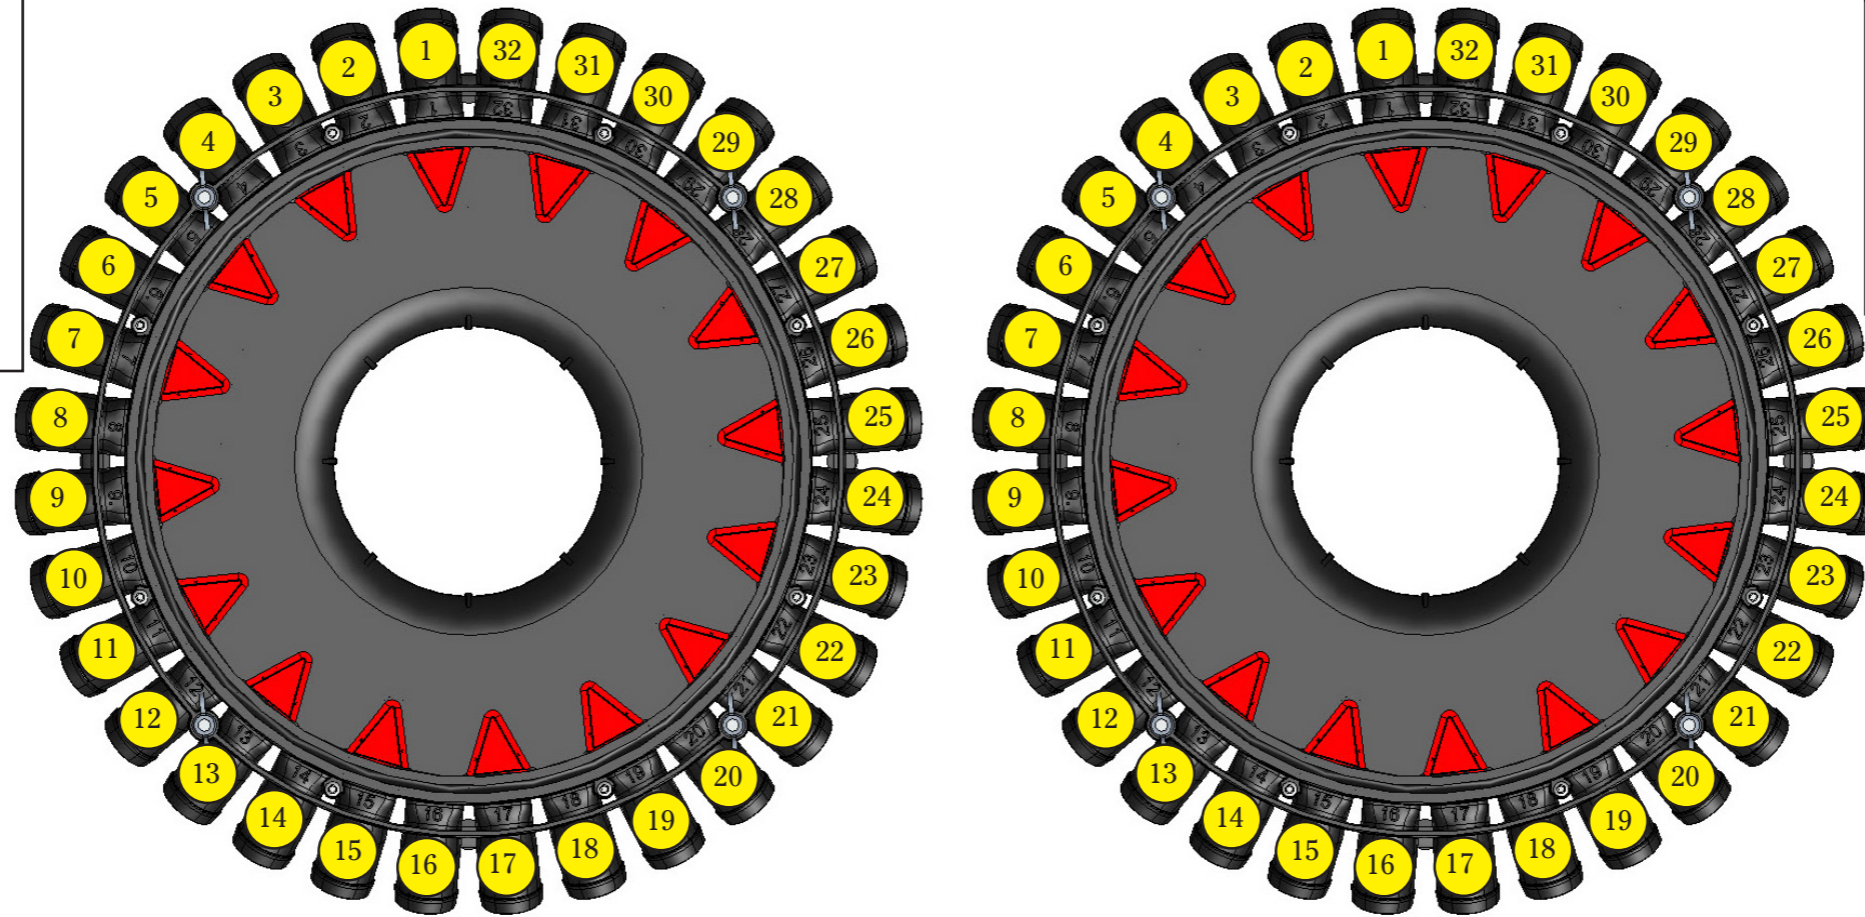

# Spirit 800

**Plugs needed for the seed feed syst:**

185961      32 (1 row shut off)

**Note! Set tramline to disabled!**

**The machine will be offset because 1 row shut off on left side and opened on the right.**

Plug set up  
250 mm

**Left marker**

**3,94 m**

**Right marker**

**4,18 m**