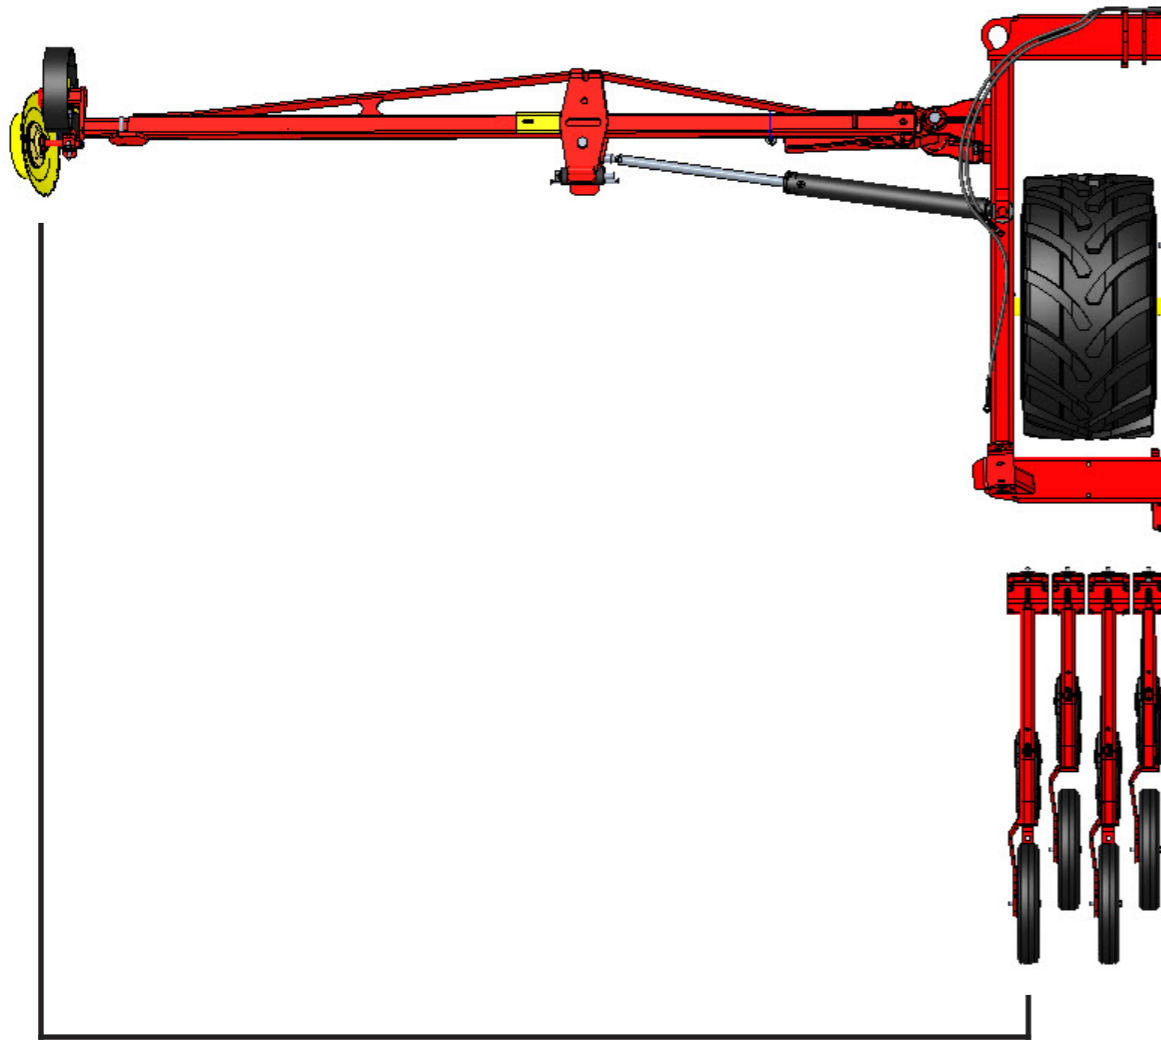

# Spirit 800

**Plugs needed for the seed feed syst:**

185961      32 (1 row shut off)

**Note! Set tramline to disabled!**

**The machine will be offset because 1 row shut off on left side and opened on the right.**

Plug set up  
250 mm

**Left marker**

**3,94 m**

**Right marker**

**4,18 m**