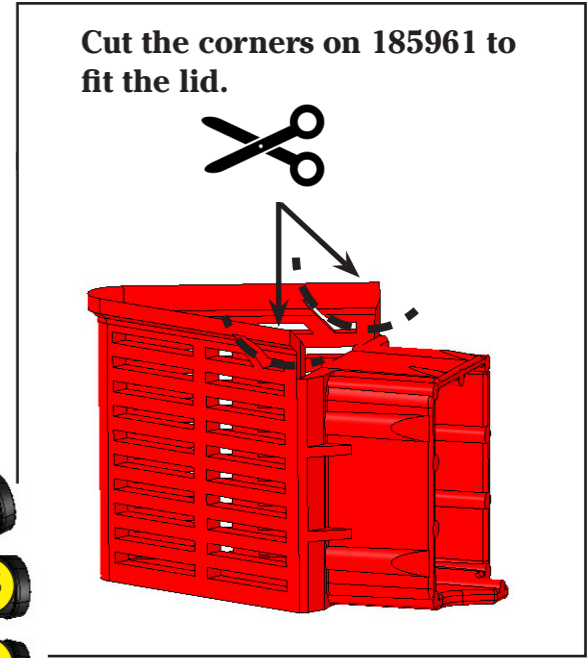

# Spirit 800

**Plugs needed for the seed feed syst:**

185961      32 (1 row shut off)

**Note! Set tramline to disabled!**

**The machine will be offset because 1 row shut off on left side and opened on the right.**

Plug set up  
250 mm

**Left marker**

**3,94 m**

**Right marker**

**4,18 m**